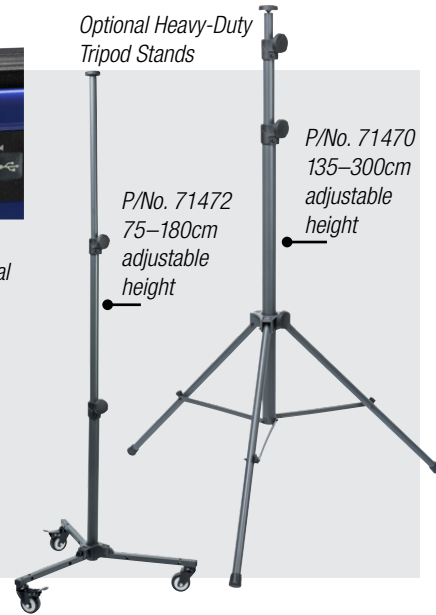

Optional Heavy-Duty Tripod Stands

P/No. 71472
75–180cm adjustable height

P/No. 71470
135–300cm adjustable height

Power bank function

Bluetooth®

Integration (P/No. 71416, 71418, 71420 only)

Glow in the dark locator