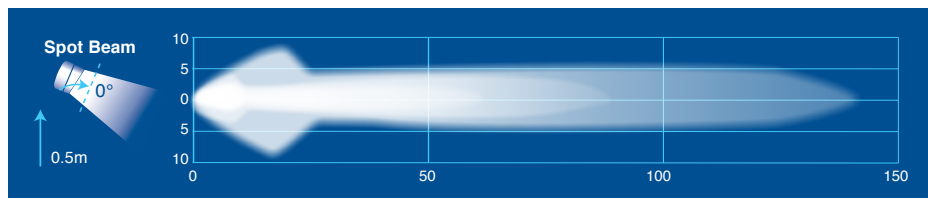

P/No. 72712HS