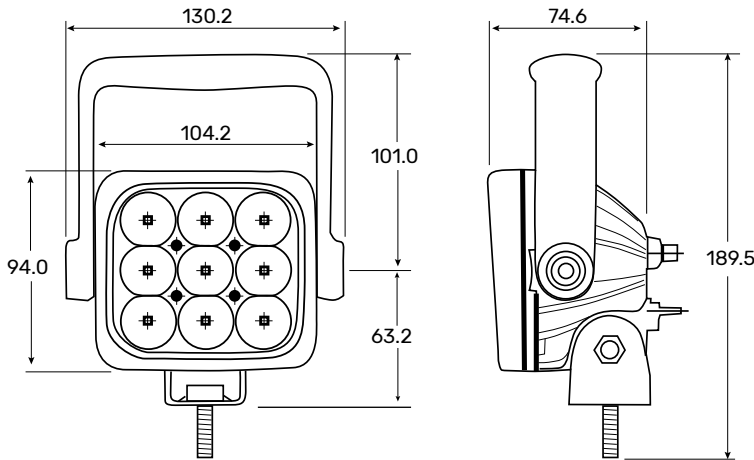

### FEATURES

- Integrated handle and switch for easy operation and adjustment
- 9 x 5W Cree® LEDs produce 3600 Lumens in Spot or Flood beam
- Heavy duty construction suits even the toughest Australian conditions
- Fully sealed and waterproof (IP68)

## 72712H and 72712HS

- 9-33V operation
- 9 x 5W Cree® LEDs produce 3600 Lumens
- 5700°K beam for optimal visibility
- Available in Spot or Flood beam
- Spot beam produces 135 metres of distance
- Flood beam provides 50 by 20m beam pattern
- Integrated handle and switch
- Heavy duty construction suits even the toughest Australian conditions
- Powder coated aluminium housing
- Virtually unbreakable polycarbonate lens
- Stainless steel mounting hardware
- In built Deutsch® connector
- Current draw: 1.4A @12V
- EMC approved