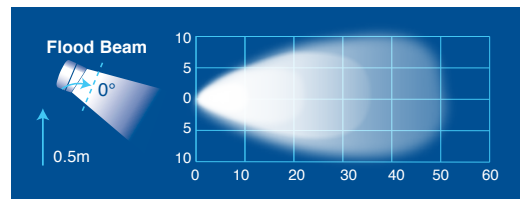

P/No. 72712H