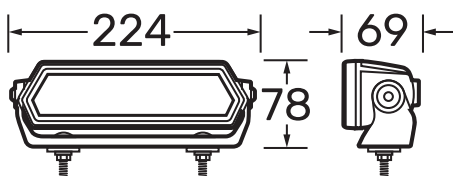

### ULTIMA 8 INCH LIGHT BAR 71710BK & 71715BK

CONNECT+

CUSTOM TRIMS

IP68  
IP69K

10  
YEAR WARRANTY

#### DESCRIPTION

The 8 inch Ultima Light Bar has a market-leading beam pattern that combines beam distance and width with smooth and easy driving. The Ultima Light Bars are engineered to endure heavy-duty conditions, with high ingress protection, improved cooling, and corrosion-resistant and rust-proof brackets. The polycarbonate lens and lens protector are also UV-resistant and protect against stone chips, which allows for a 10 year warranty. The Ultima light bar is customizable with different bezel colors and trims.

#### 8 INCH LONG & WIDE HYBRID BEAM P/No.71710BK

<b>Input Voltage Range</b>	10-33V DC
<b>Current Draw (@12V)</b>	9A/10.5A boost
<b>LED Power (Wattage)</b>	125W/140W (boost)
<b>Beam Width</b>	50m
<b>Distance at 1 Lux (Pair)</b>	700m @ 1lux
<b>Lumens (Pair)</b>	12,680Lm / 14,700Lm (boost)
<b>LED Qty</b>	15
<b>Operating Temperature</b>	-40°C to +60°C
<b>Colour Temperature</b>	5700°K ±5%
<b>Weight</b>	800g ±10%

#### 8 INCH ULTRA WIDE FLOOD HYBRID BEAM P/No. 71715BK

<b>Input Voltage Range</b>	10-33V DC
<b>Current Draw (@12V)</b>	9A/10.5A boost
<b>LED Power (Wattage)</b>	125W/140W (boost)
<b>Beam Width</b>	50m
<b>Distance at 1 Lux (Pair)</b>	700m @ 1lux
<b>Lumens (Pair)</b>	12,680Lm / 14,700Lm (boost)
<b>LED Qty</b>	15
<b>Operating Temperature</b>	-40°C to +60°C
<b>Colour Temperature</b>	5700°K ±5%
<b>Weight</b>	800g ±10%