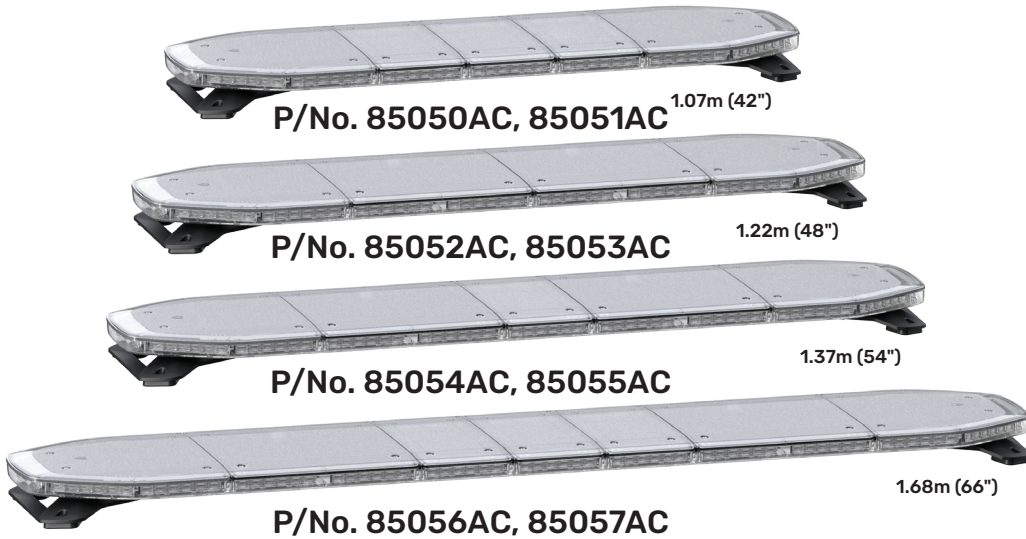

EUROTECH LED EMERGENCY LIGHT BARS

85050AC, 85051AC, 85052AC, 85053AC, 85054AC, 85055AC, 85056AC, 85057AC

* Brackets pictured are not included with the light bars

Brackets: P/No. 85110

DESCRIPTION

Measuring just 40mm in height, this premium range of low profile Eurotech LED Emergency Bars sets a new standard in both quality and performance. With 360° vision and a stylish modern and aerodynamic shape, these bars are ideal for all emergency, towing, security, or roadside service vehicles.

FEATURES AND BENEFITS

- Customisable function wires and individual light module actions
- Endless flash pattern configurations
- Arrow bar function for enhanced safety
- Plug & Play Serial Bus Control Module for easy wiring
- Easy mounting with various brackets
- Advanced technology for maximum visibility
- SAE Class 1 brightness with integrated night mode

Input Range	12/24V
Peak Current Draw	85050AC: 13.8A at 12V 85052AC: 15.5A at 12V 85054AC: 17.2A at 12V 85056AC: 20.6A at 12V
Operating Temperature	-40°C to +65°C
Supersedes	85050AC/85051AC = 85020A, 85020AC 85052AC/85053AC = 85024A, 85024AC 85054AC/85055AC = 85030A, 85030AC 85056AC/85057AC = 85038A, 85038AC

Part No.	X
85050AC/85051AC	1.07m (42")
85052AC/85053AC	1.22m (48")
85054AC/85055AC	1.37m (54")
85056AC/85057AC	1.68m (66")